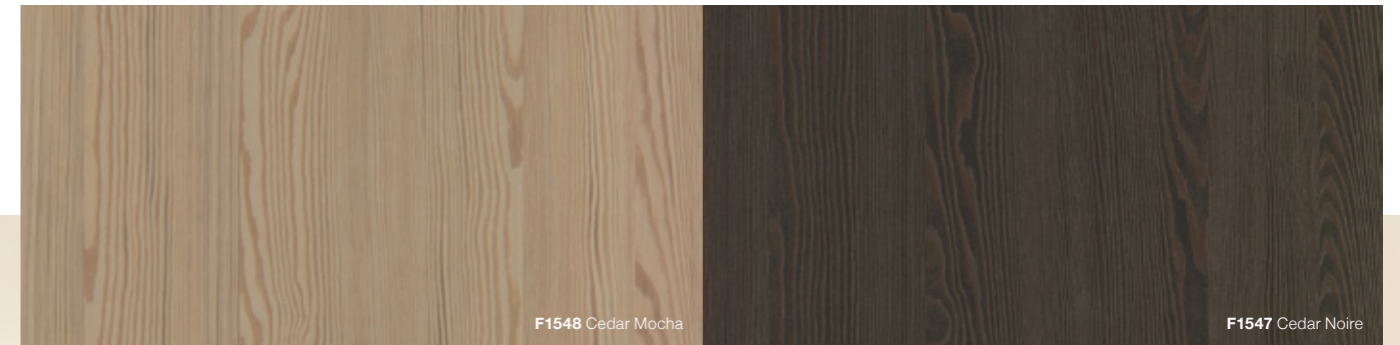

Elegant wood development

There are four new woodgrain developments in this collection; two Cedars, an exotic Legno and a subtle and elegant Maple. Woodgrain trends for washrooms are moving away from orange tones and rustic structures, towards the more simplistic and linear woods - perfect for washroom applications.

We hope you'll enjoy the latest Formica® Washroom Collection decor additions and can incorporate them into your next project