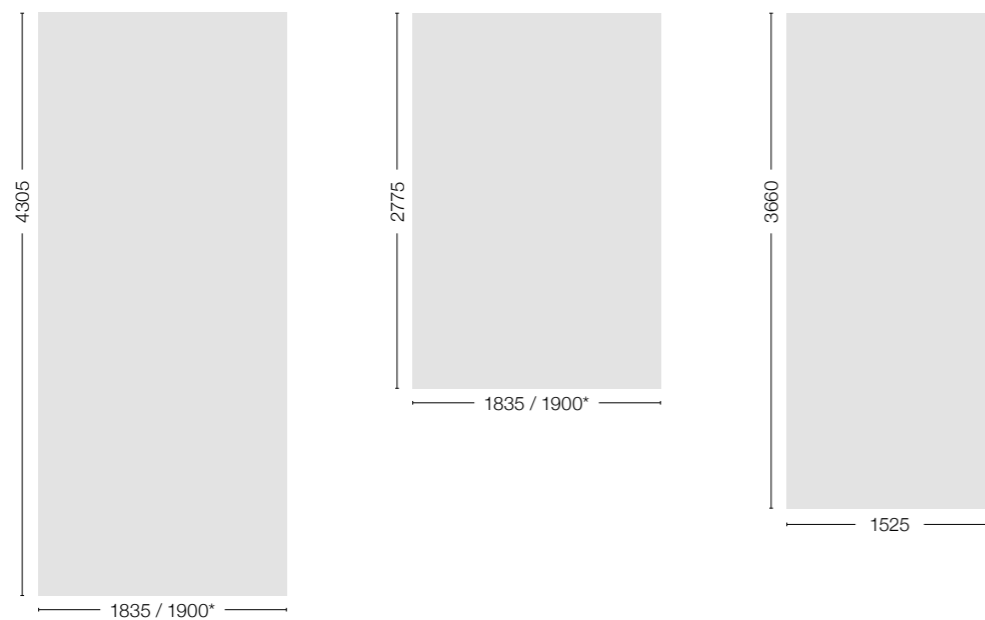

Sheet sizes designed for you

The new collection meets today's requirements for design and size variations, whilst satisfying the desire for increased privacy. From standard to full-height cubicles, locker systems, vanity units and wall panelling; the sheet sizes offered in the Formica® Washroom Collection minimise waste and improves efficiency when undertaking any washroom project.

A winning combination: matched HPL and Compact

New to this range is a matching 0.7mm High Pressure Laminate in our largest format size. Offering both High Pressure Laminate and Compact Grade Laminate in complementing sizes provides you with the flexibility to offer any design variations, covering all applications found within a typical washroom environment.

Created to last

Formica® Laminates provide unbeatable solutions for washroom applications such as toilet and shower cubicles, wall panelling and vanity units, which can be postformed to minimise jointing.

Formica® Compact is ideally suited to particularly demanding environments that are subject to high levels of humidity, impact and wear and tear, making it ideal for cubicles, IPS panels and lockers.

- Highly resistant and durable
- Hygienic and easy to clean
- Large sheet sizes to reduce joints
- Resistance to moisture
- FSC® Certified laminates

*CGS (12mm) = 1835mm width HGP (0.7mm) = 1900mm width