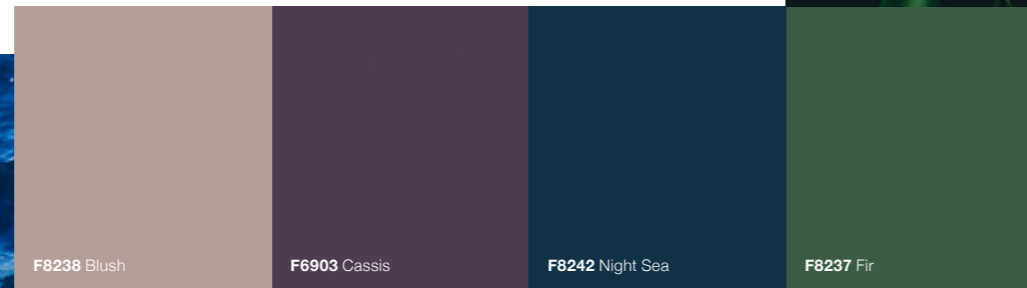

We've added 10 new designs to create a sophisticated colour palette and for simplicity each decor in our range is available in all sheet sizes, two grades and a matte only finish - so there's no complexity around pricing or availability.

Colour perfection

With our in house design team at the forefront of colour forecasting, we believe that the new colour additions are appropriate and on-trend for the washroom market. In this collection launch, four new pigmented colours have been added to the range for a bold update. Cassis, Fir and Night Sea are deep and striking, while Blush is dusky and light. These tones all compliment and combine well with grey and beige hues in natural looking materials of woods and stones, which are becoming more popular in washroom environments.